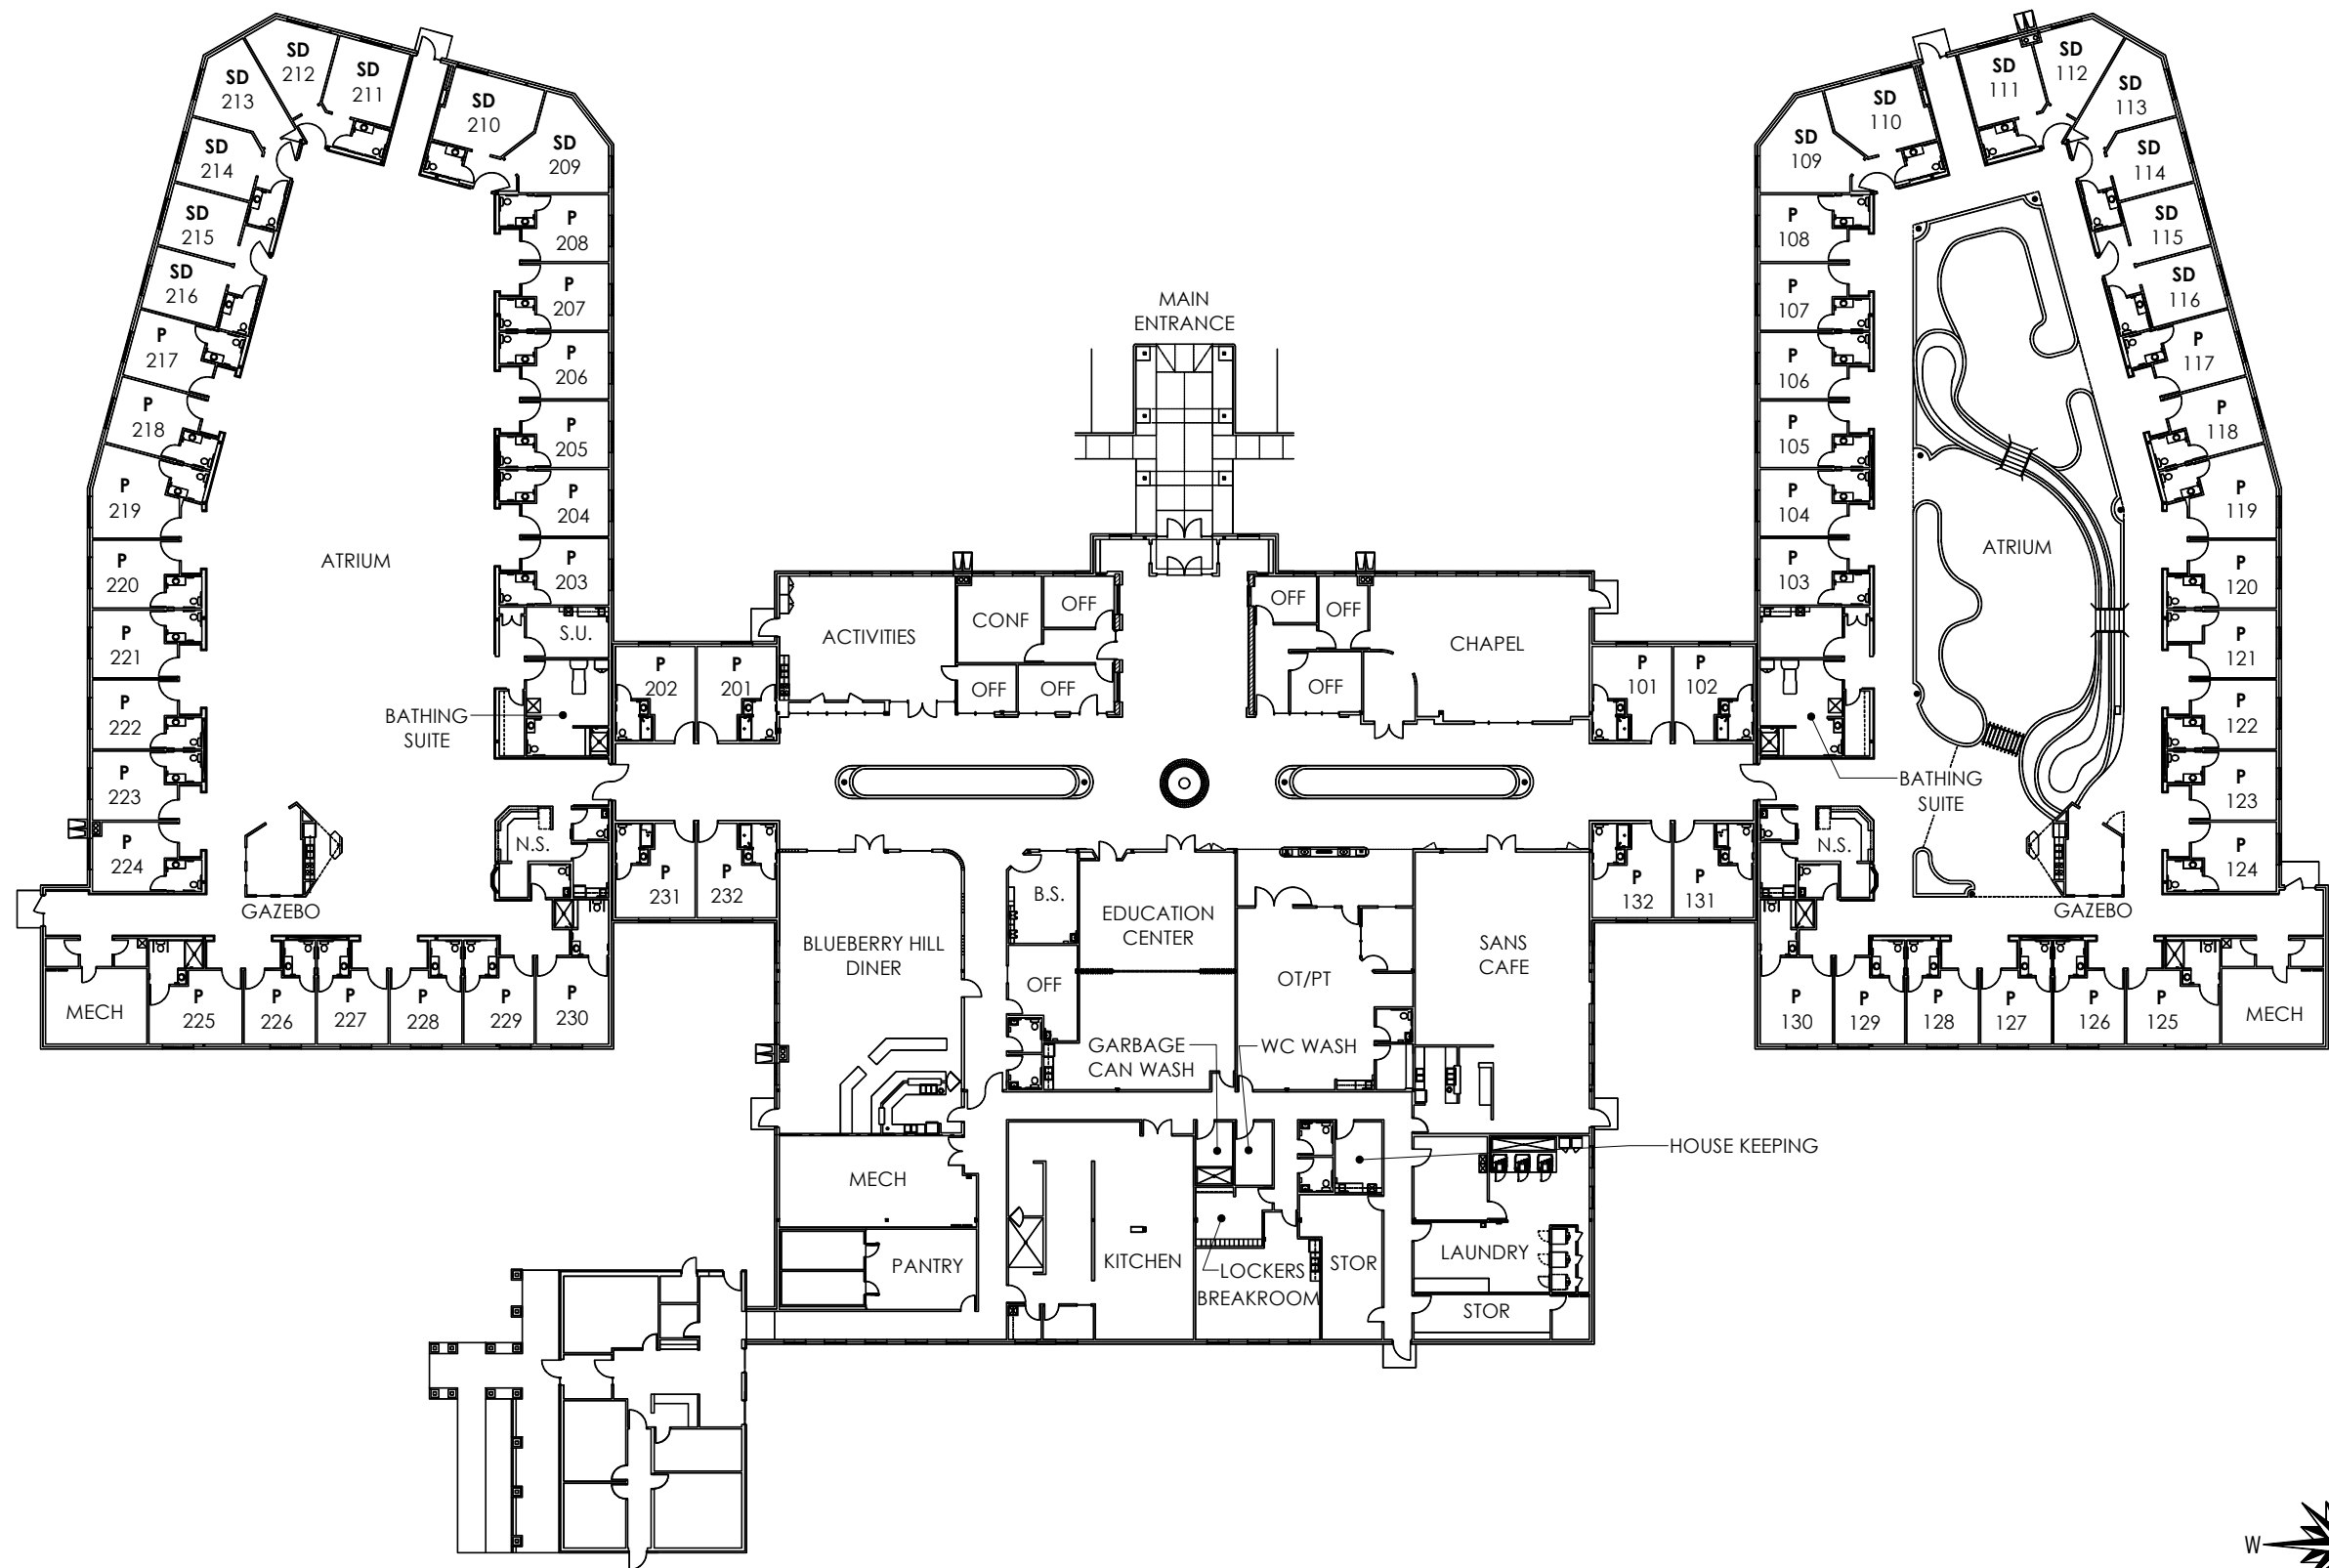

CURRENTLY UNDER CONSTRUCTION

ROOM KEY	
SD -	16
P -	48
TOTAL - 64	

**LITTLE FALLS CARE CENTER - LITTLE FALLS, MN**

10/23/15